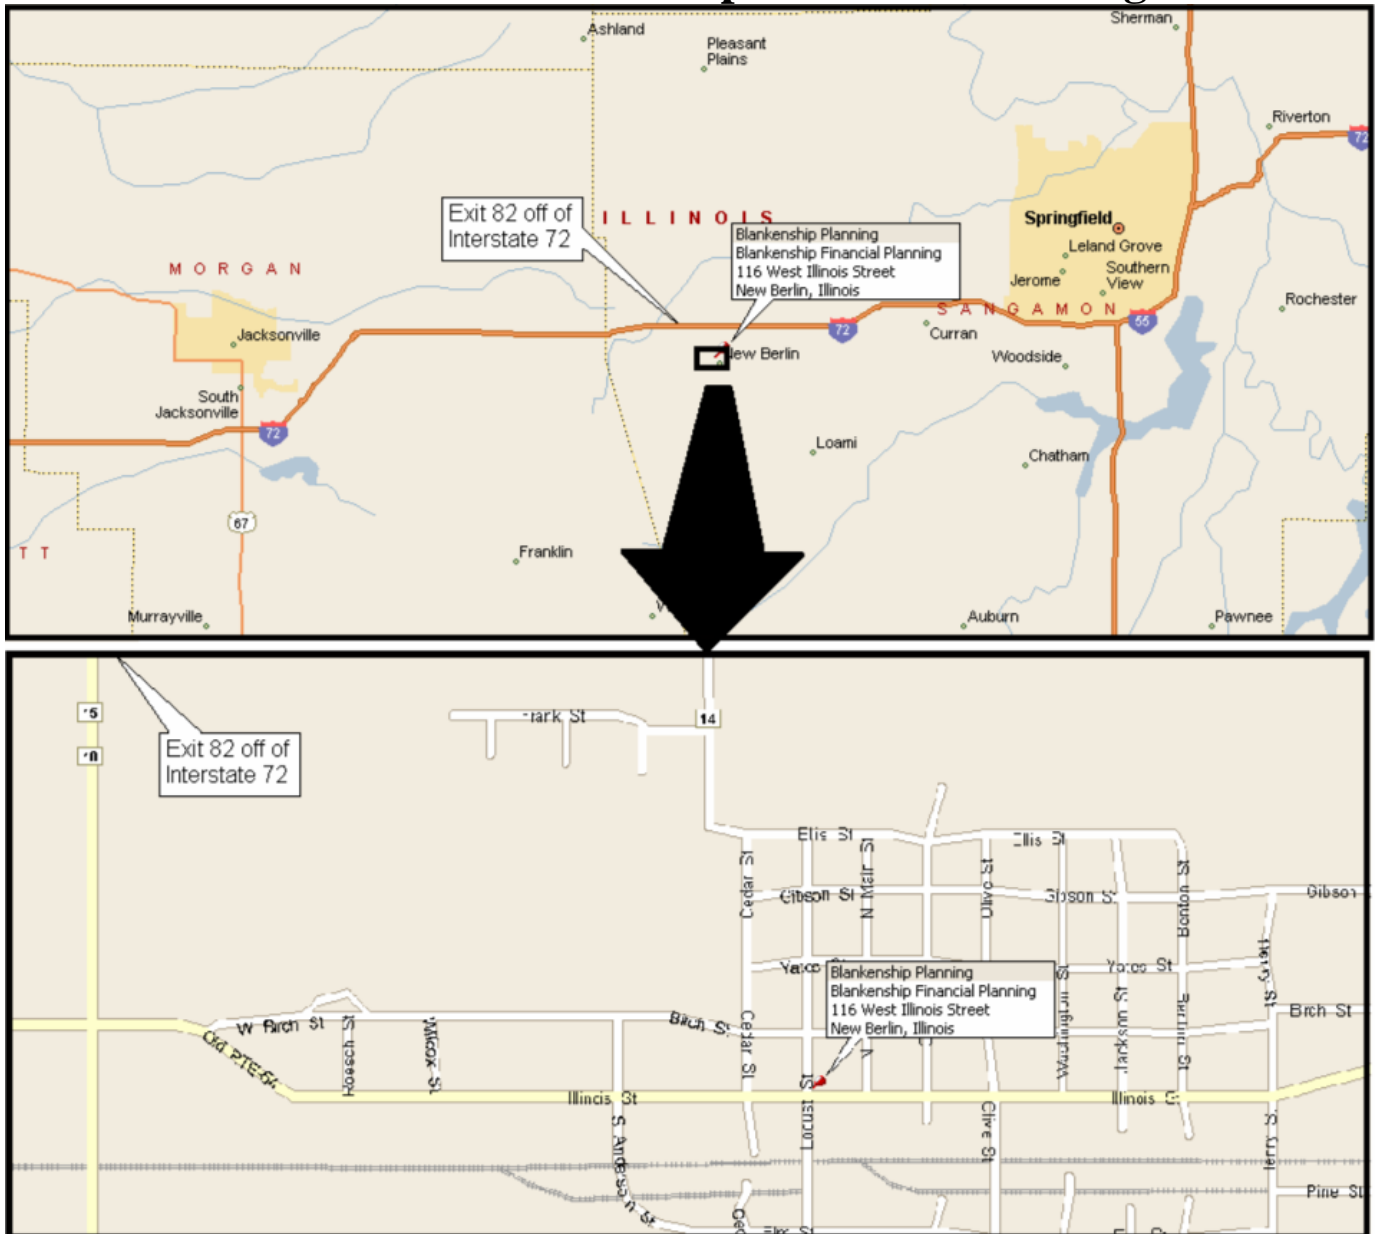

Directions to Blankenship Financial Planning:

From Springfield:

Follow Wabash Avenue west past Lowe's. We're 11 miles west of the intersection of Wabash Avenue and Koke Mill Road, at the corner of Illinois and Locust, on the North side of the street.

Or,

Take Interstate 72 West to Exit 82. Turn left (South) at the Exit, until you come to the Stop sign. Turn left on Old Route 54 (Illinois Street), and follow this street into New Berlin. Blankenship Financial Planning is on the left (North) side of the street, at the corner of Illinois and Locust Streets, right across from the park.

From Jacksonville:

Take Interstate 72 East to Exit 82. Turn right (South) at the Exit, until you come to the Stop sign. Turn left on Old Route 54 (Illinois Street), and follow this street into New Berlin. Blankenship Financial Planning is on the left (North) side of the street, at the corner of Illinois and Locust Streets, right across from the park.